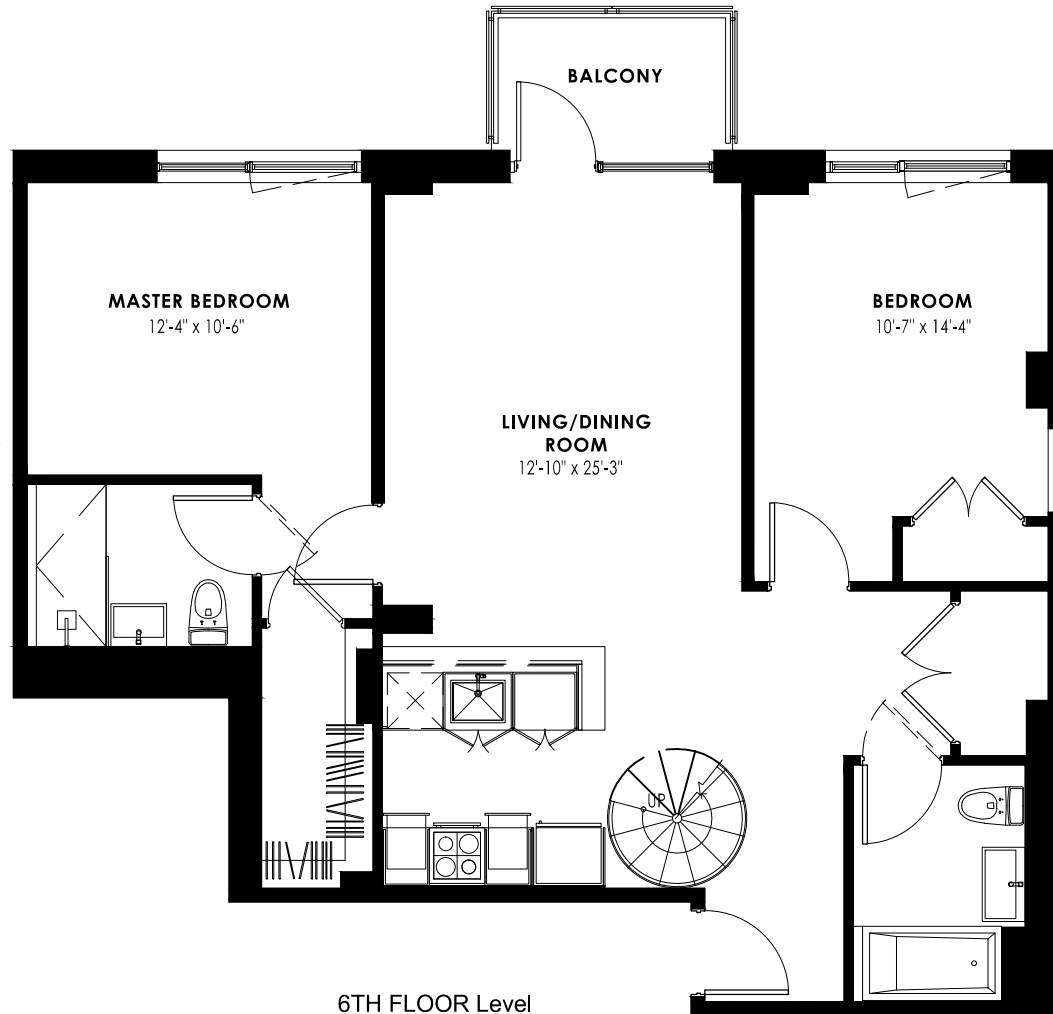

CRESCENDO

25 Bruckner Blvd.
info@25brucknerblvd.com
646.582.6925

UNIT: V

2 BEDROOMS
NET AREA: 914 SQ.FT.
GROSS AREA: 1004 SQ.FT.

FLOOR 6

The Legato

The Staccato

Mdrn.

All dimensions are approximate and subject to construction variances, Plans may contain minor variation from floor to floor