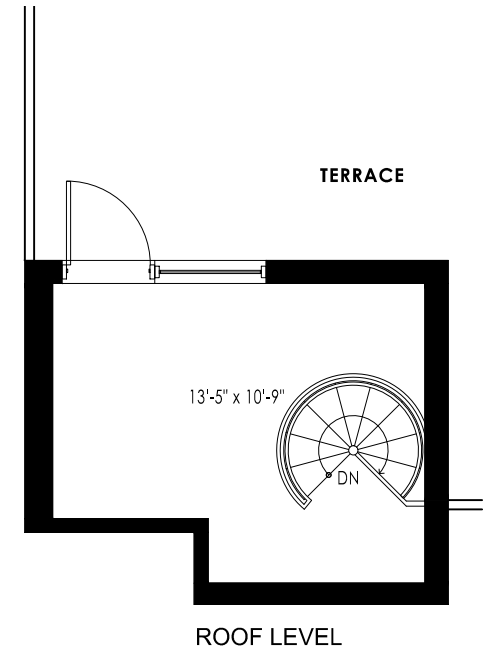

CRESCENDO

25 Bruckner Blvd.
info@25brucknerblvd.com
646.582.6925

UNIT: V

2 BEDROOMS
NET AREA: 914 SQ.FT.
GROSS AREA: 1004 SQ.FT.

FLOOR 6

The Legato

The Staccato

Mdrn.

All dimensions are approximate and subject to construction variances, Plans may contain minor variation from floor to floor