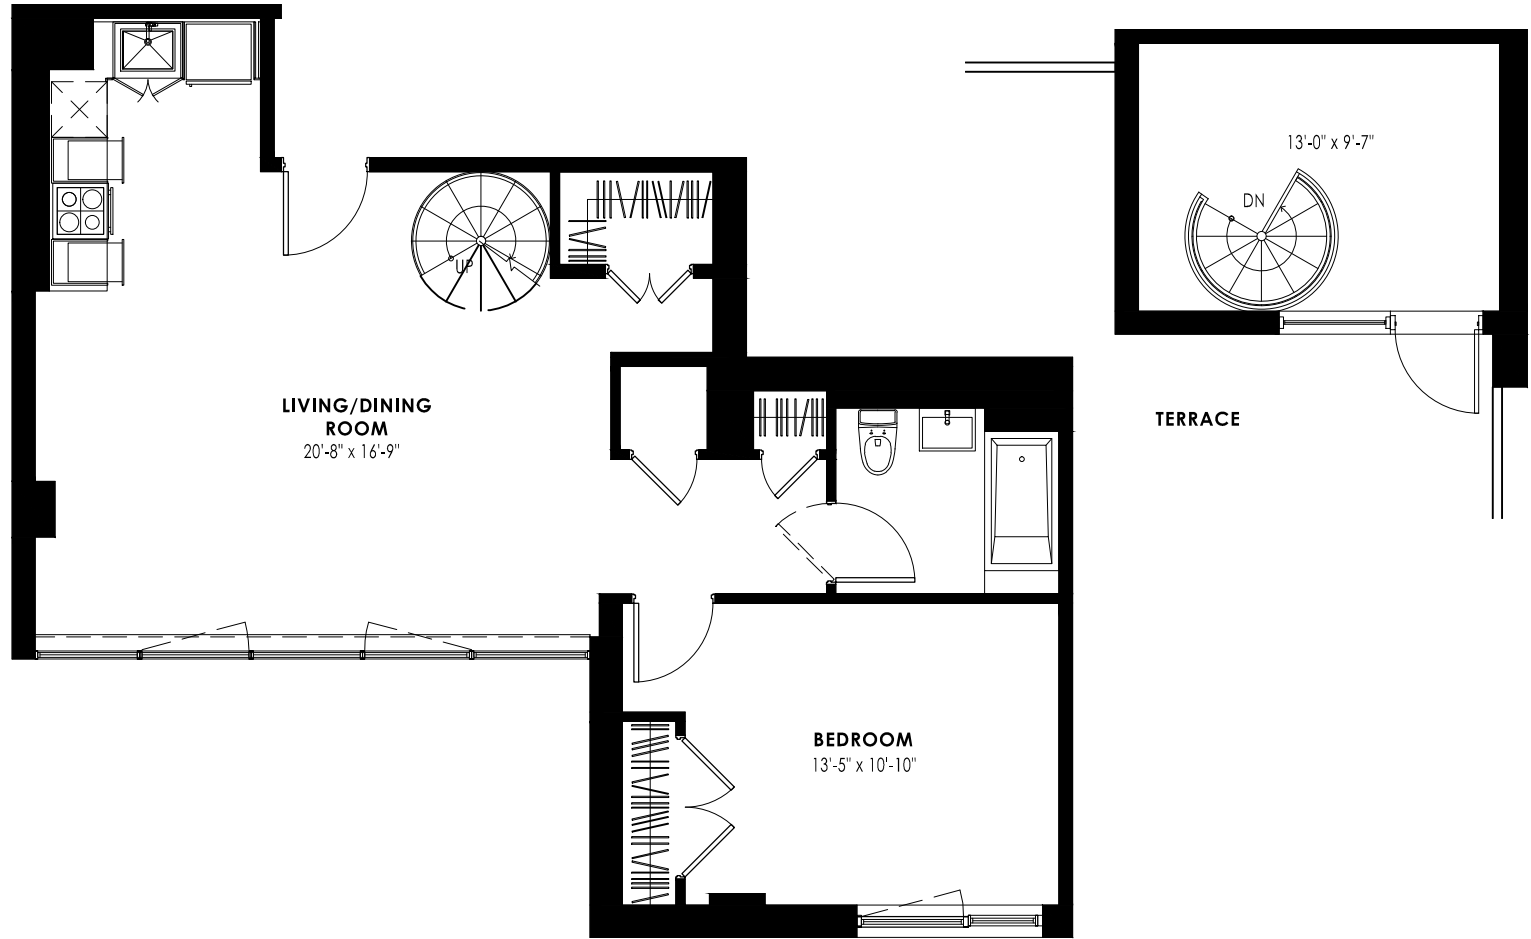

# UNIT: T

1 BEDROOM

NET AREA: 717 SQ.FT.

GROSS AREA: 802 SQ.FT.

## FLOOR 6

The Legato

The Staccato

6TH FLOOR Level

ROOF LEVEL

# Mdrn.

All dimensions are approximate and subject to construction variances, Plans may contain minor variation from floor to floor