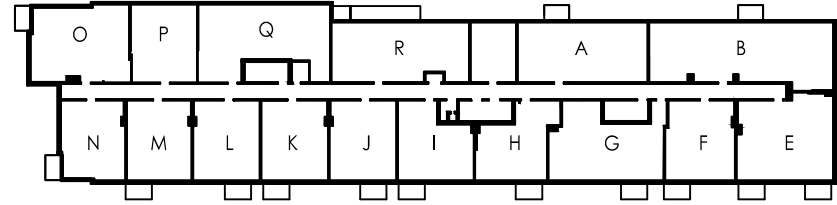

# UNIT: T

1 BEDROOM

NET AREA: 717 SQ.FT.

GROSS AREA: 802 SQ.FT.

## FLOOR 6

The Legato

The Staccato

6TH FLOOR Level

ROOF LEVEL

# Mdrn.

All dimensions are approximate and subject to construction variances, Plans may contain minor variation from floor to floor